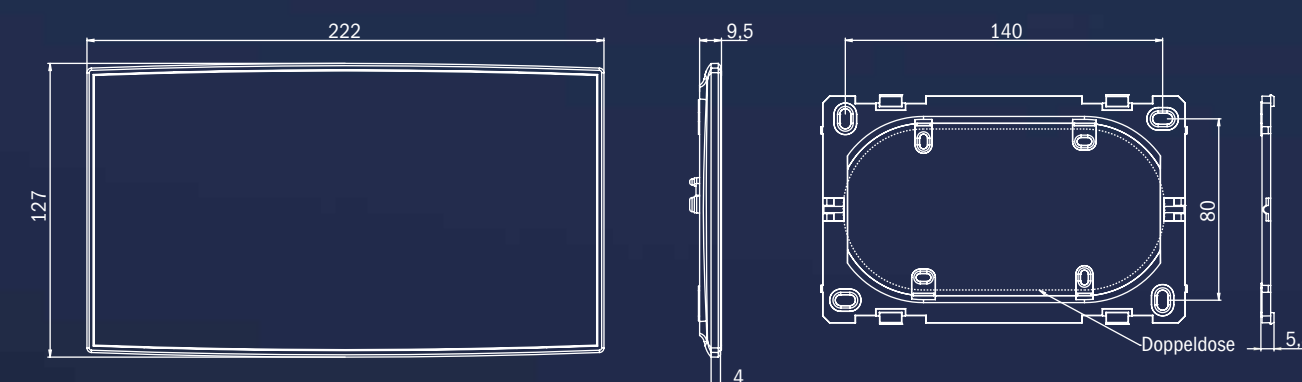

OLED – Wandeinbau / wall recessed mounting

RP-Technik GmbH
Hermann-Staudinger Str. 10 - 16
D - 63110 Rodgau

Tel.: +49 (0)6106 - 660 28 - 0
Fax: +49 (0)6106 - 660 28 - 40
Web: www.rptechnik.de
E-Mail: info@rptechnik.de

RP-Technik Anlagenwerk
Mittlerer Watzenbach 3
D - 07318 Saalfeld

Tel.: +49 (0)3671 - 52 85 - 0
Fax: +49 (0)3671 - 52 85 - 20

Sales Luxemburg:
Tel.: +49 (0)6106 - 660 28-150
+49 (0)6106 - 660 28-151

E-Mail: rplux@rptechnik.de
Web: www.rptechnik.de

OLED Rettungszeichenleuchte

Designed für Ihre Sicherheit
OLED Exit sign – designed for your safety